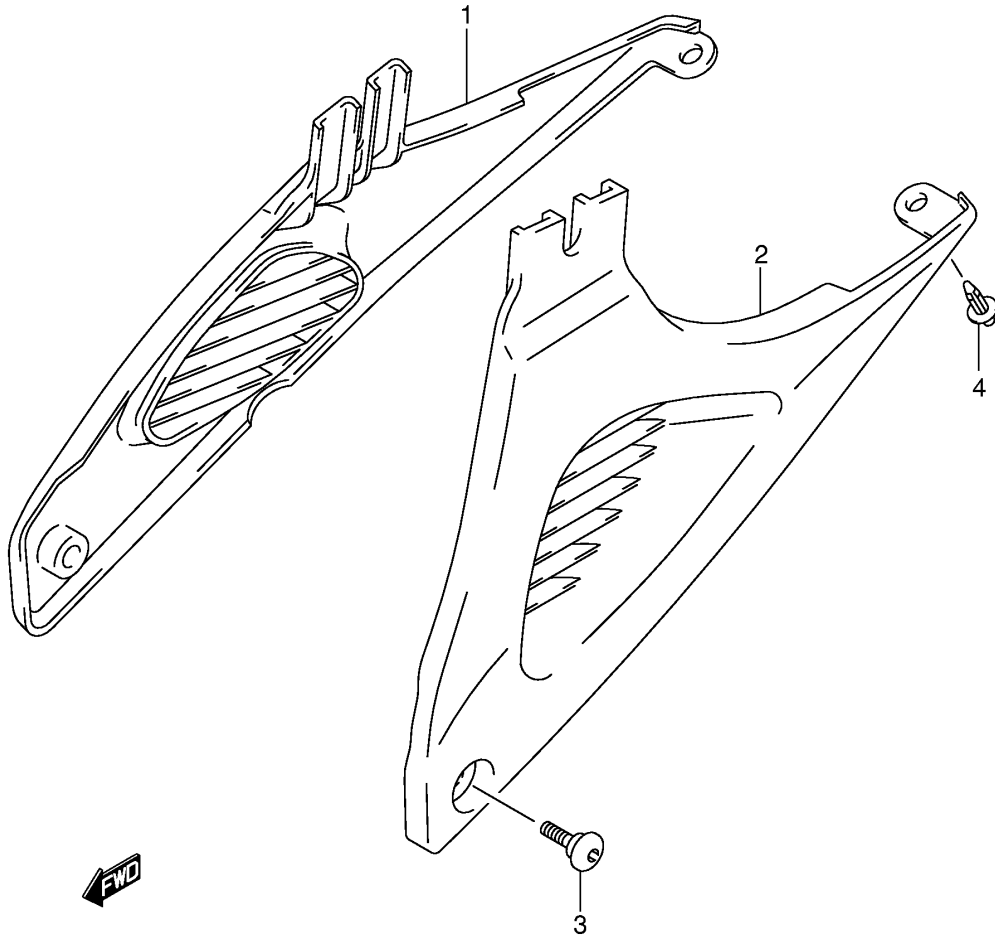

Ref No	Part No	Description

1	47111-19F00	Cover, Frame Rh
2	47211-19F00	Cover, Frame Lh
3	09139-05054	Screw (m5x16)
4	09409-06314-5PK	Clip (black)